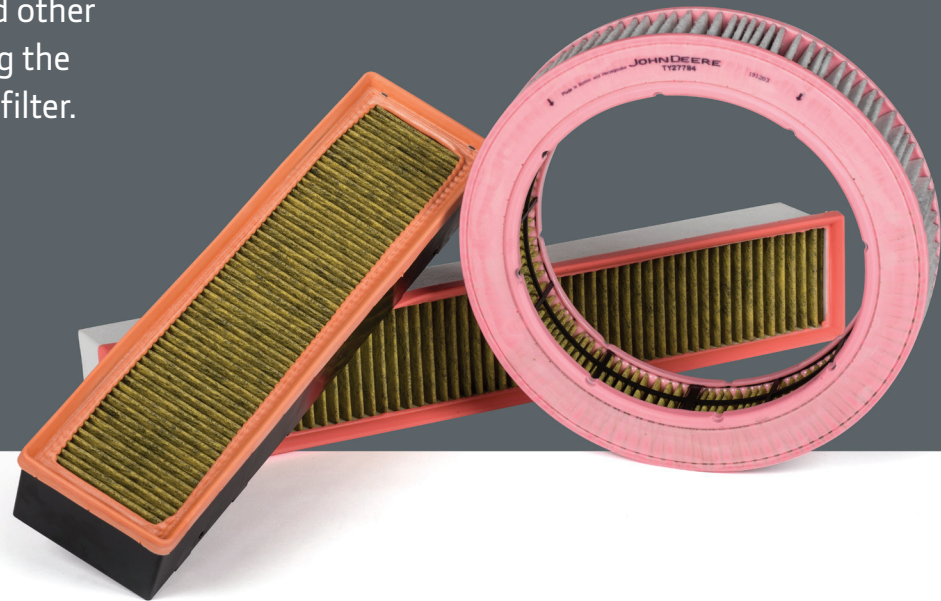

CARBON FILTER PLUS

JOHN DEERE

John Deere Carbon Filter Plus has three active layers to help keep out dust, dirt and other contaminants in addition to reducing the growth of mold and bacteria on the filter.

Three Layers of Protection

Particle Filter Layer

Activated Carbon Layer

Biofunctional Layer

Example: 8235R Tractor needs two cab filters

One (1) TY27783 *(optional replacement for RE284091 fresh air filter)*