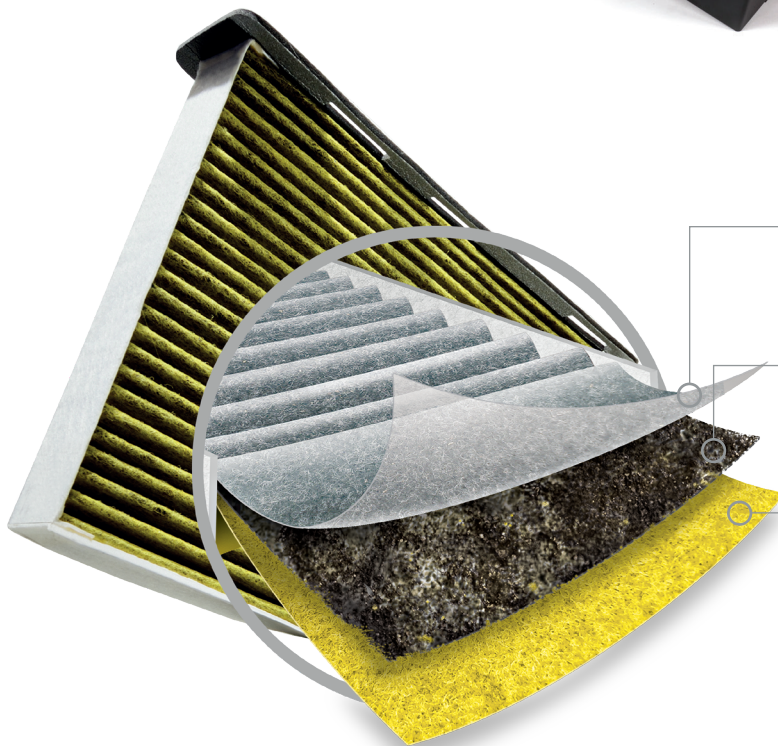

CARBON FILTER PLUS

JOHN DEERE

John Deere Carbon Filter Plus has three active layers to help keep out dust, dirt and other contaminants in addition to reducing the growth of mold and bacteria on the filter.

Three Layers of Protection

Particle Filter Layer

Activated Carbon Layer

Biofunctional Layer

Example: 8235R Tractor needs two cab filters

One (1) TY27783 *(optional replacement for RE284091 fresh air filter)*